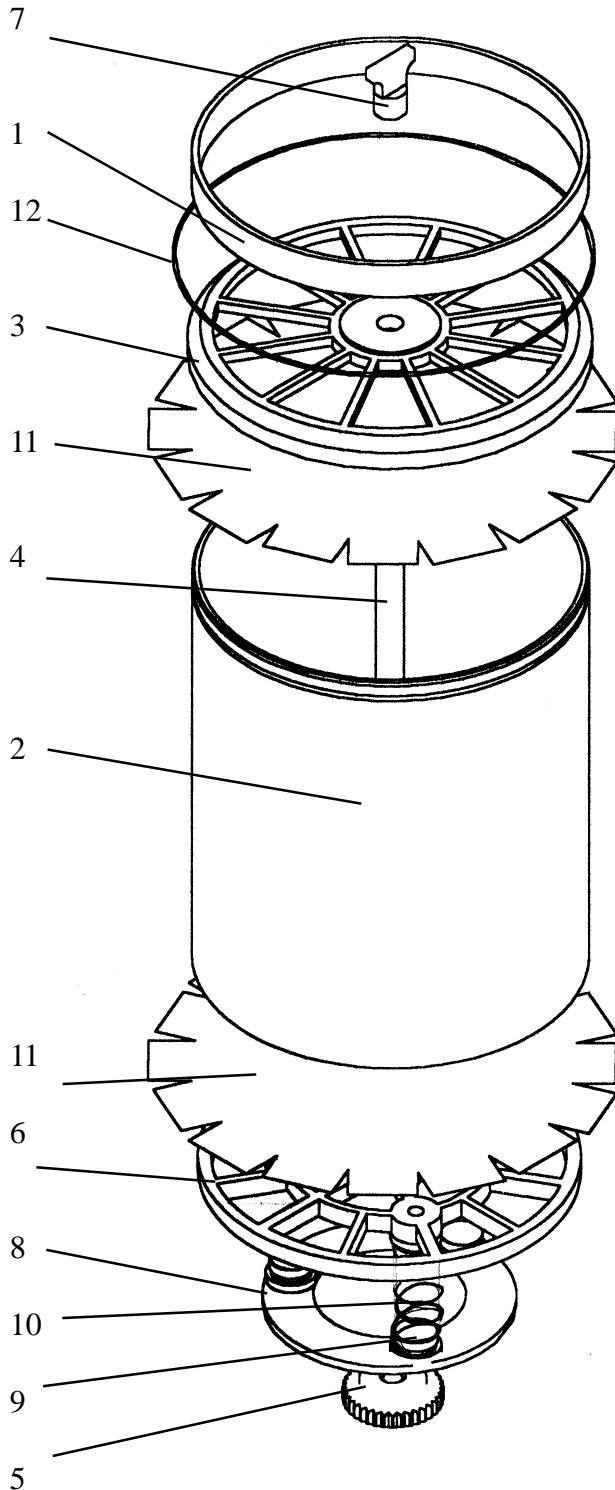

CO₂ Cartridge Assembly

<u>ITEM</u>	<u>REFERENCE</u>	<u>DESCRIPTION</u>
1	RB09/01	Compression Ring
2	RB09/02	Cartridge -Body
3	RB09/03	Cartridge Body End Cap
4	RB09/04	Threaded Stem
5	RB09/05	Locking Nut
6	RB09/06	Compression Spider
7	RB09/07	Lifting Tab
8	RB09/08	Compression Ring
9	RB09/09	Spring retainers
10	RB09/10	Springs LC055J7SS
11	RB09/11	Filtration Pad
12	BS.256N70	O Ring BS256N70°SH